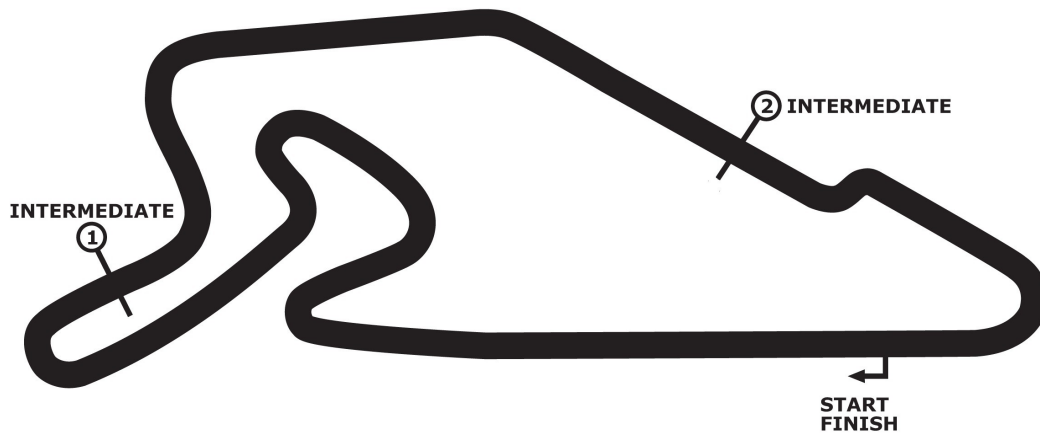

33. INT. ADAC TRUCK GRAND PRIX

SUPER POLE (Q1)

Nürburgring Sprint 3629 m
ROUND 3 - NÜRBURGRING (DEU)
29. June - 01. July 2018

wige SOLUTIONS