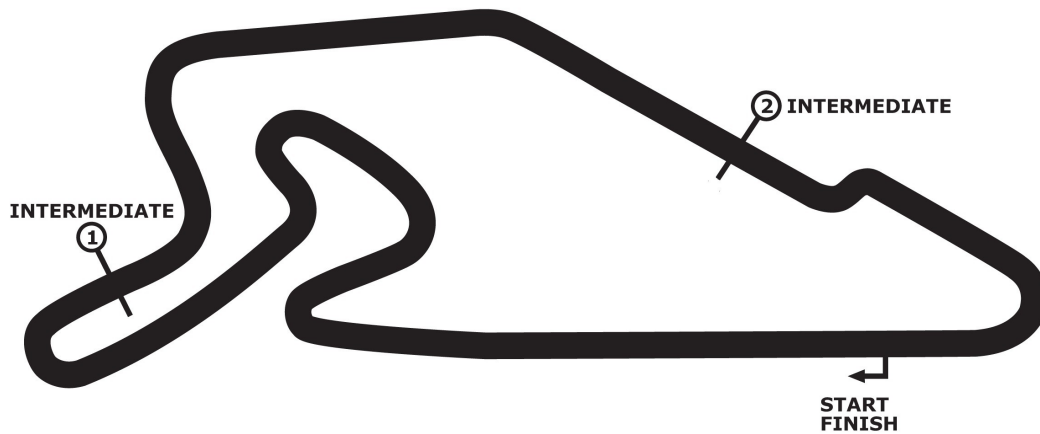

# 33. INT. ADAC TRUCK GRAND PRIX

combined qualifying 1

**Nürburgring Sprint 3629 m**  
**ROUND 3 - NÜRBURGRING (DEU)**  
**29. June - 01. July 2018**

**wige** SOLUTIONS