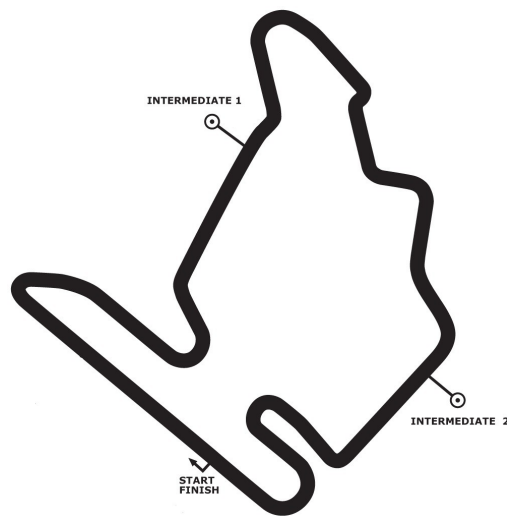

# BUDAPEST TRUCK GRAND PRIX

timed practice 1 (Q1)

**Hungaroring 4381 m**  
**ROUND 2 - HUNGARORING (HUN)**

**wige** SOLUTIONS