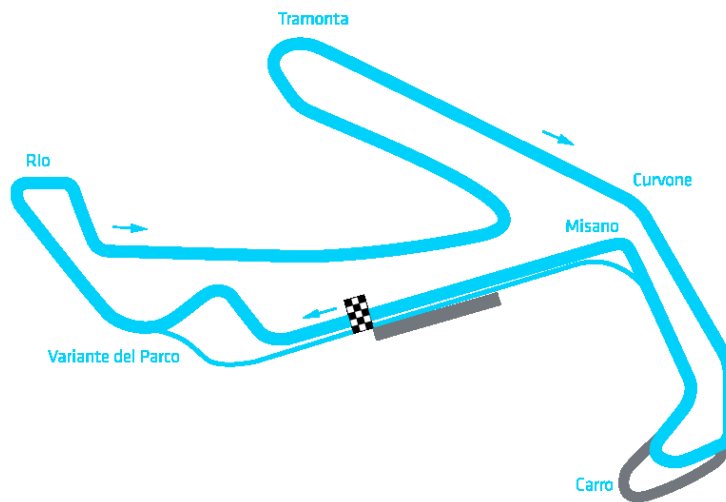

# MISANO GRAND PRIX TRUCK 2018

## Championship Race 1

**Misano World Circuit 4048 m**

**ROUND 1: MISANO, MISANO WORLD CIRCUIT (ITA)**

**25.-27. MAY 2018**

**wige** SOLUTIONS