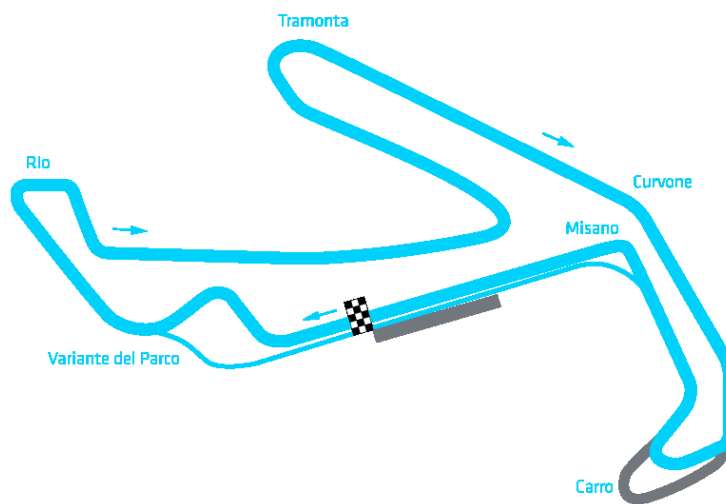

MISANO GRAND PRIX TRUCK 2018

Championship Race 3

Misano World Circuit 4048 m

ROUND 1: MISANO, MISANO WORLD CIRCUIT (ITA)

25.-27. MAY 2018

wige SOLUTIONS