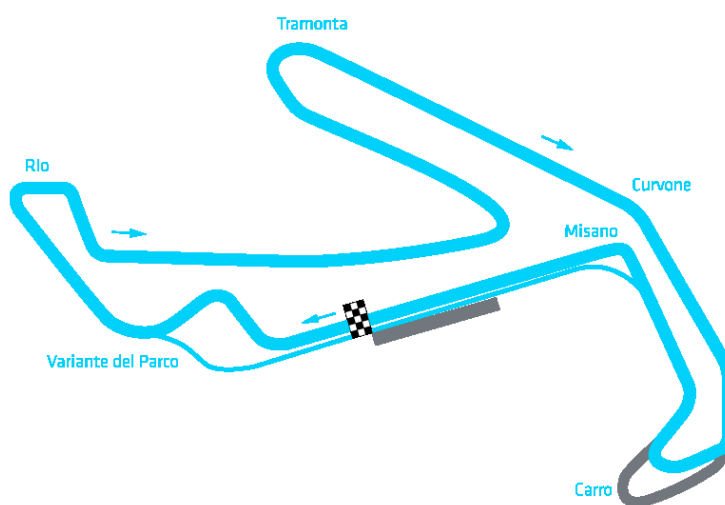

MISANO GRAND PRIX TRUCK 2018

combined qualifying 1

Misano World Circuit 4048 m

ROUND 1: MISANO, MISANO WORLD CIRCUIT (ITA)

25.-27. MAY 2018

wige SOLUTIONS