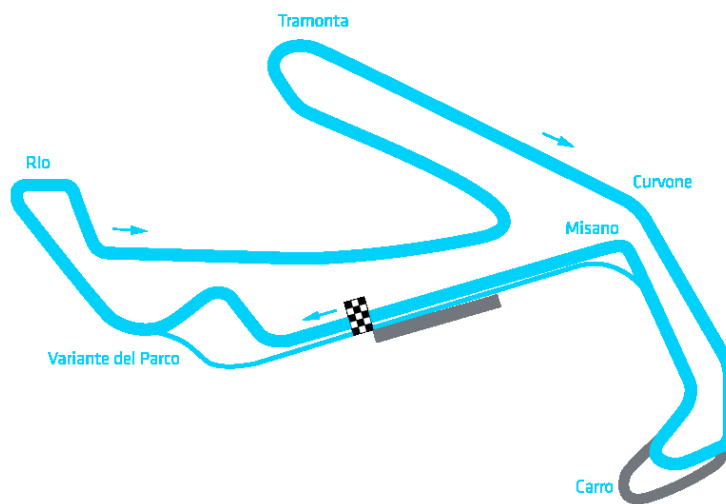

# MISANO GRAND PRIX TRUCK 2018

## combined qualifying 2

**Misano World Circuit 4048 m**

**ROUND 1: MISANO, MISANO WORLD CIRCUIT (ITA)**

**25.-27. MAY 2018**

**wige** SOLUTIONS