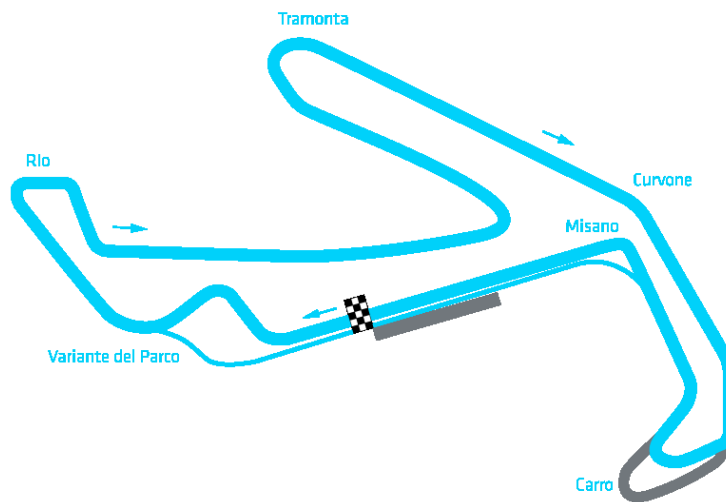

# MISANO GRAND PRIX TRUCK 2018

timed practice 2 (Q2)

**Misano World Circuit 4048 m**

**ROUND 1: MISANO, MISANO WORLD CIRCUIT (ITA)**

**25.-27. MAY 2018**

**wige** SOLUTIONS