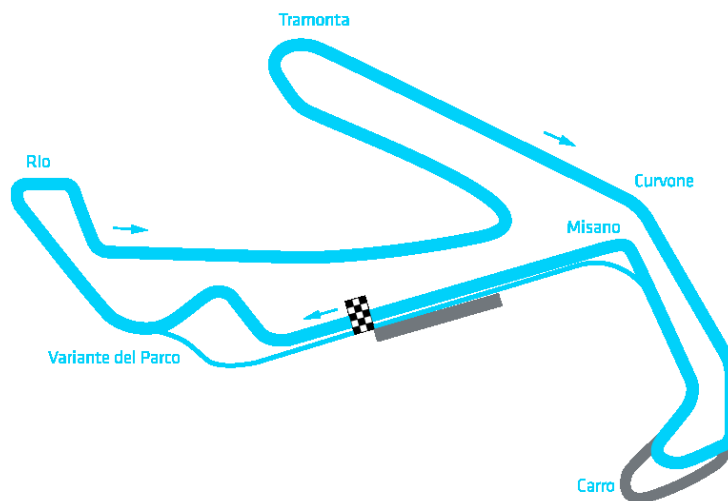

MISANO GRAND PRIX TRUCK 2018

qualifying

Misano World Circuit 4048 m

25.-27. MAY 2018