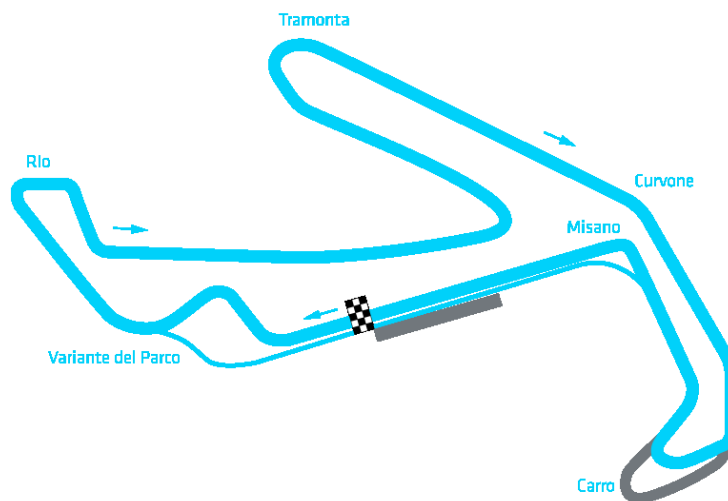

MISANO GRAND PRIX TRUCK 2018

Race 2

Misano World Circuit 4048 m

25.-27. MAY 2018