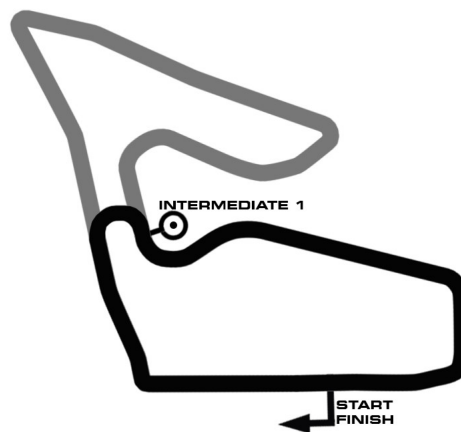

## Championship Race 1

**Red Bull Ring 2338 m**  
**ROUND 1 - SPIELBERG, RED BULL RING (AUT)**  
**12.-14. MAY 2017**

**wige** SOLUTIONS