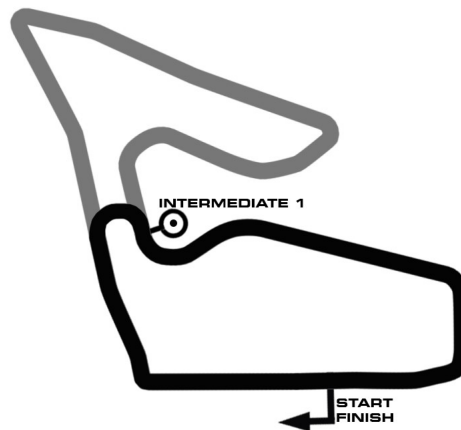

## Championship Race 4

**Red Bull Ring 2338 m**

**ROUND 1 - SPIELBERG, RED BULL RING (AUT)**

**12.-14. MAY 2017**

**wige** SOLUTIONS