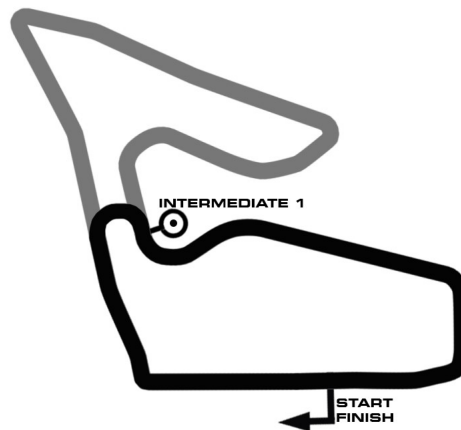

FIA EUROPEAN TRUCK RACE TROPHY

SUPER POLE (Q1)

Red Bull Ring 2338 m
ROUND 1 - SPIELBERG, RED BULL RING (AUT)
12.-14. MAY 2017

wige SOLUTIONS