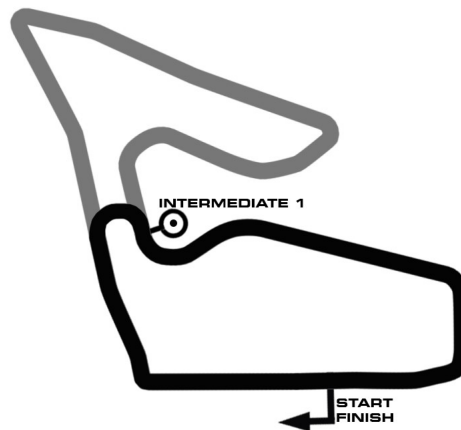

FIA EUROPEAN TRUCK RACE TROPHY

combined qualifying 1

Red Bull Ring 2338 m
ROUND 1 - SPIELBERG, RED BULL RING (AUT)
12.-14. MAY 2017

wige SOLUTIONS