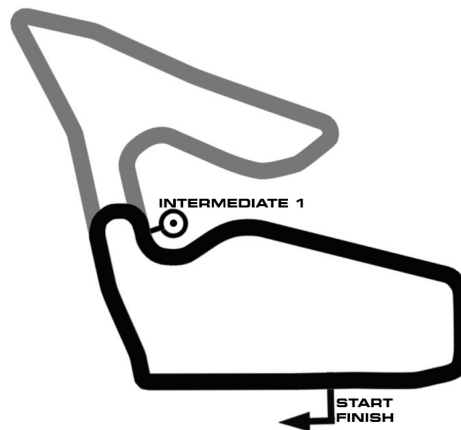

FIA EUROPEAN TRUCK RACE TROPHY

SUPER POLE (Q2)

Red Bull Ring 2338 m
ROUND 1 - SPIELBERG, RED BULL RING (AUT)
12.-14. MAY 2017

wige SOLUTIONS