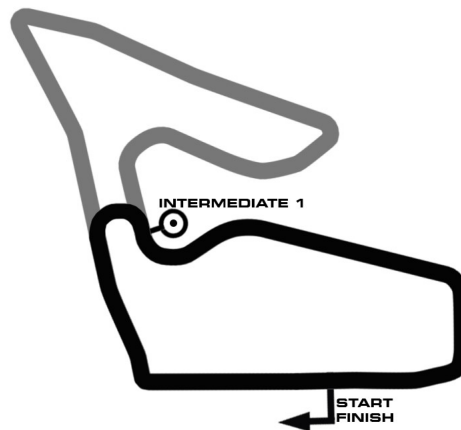

FIA EUROPEAN TRUCK RACE TROPHY

combined qualifying 2

Red Bull Ring 2338 m

ROUND 1 - SPIELBERG, RED BULL RING (AUT)

12.-14. MAY 2017

wige SOLUTIONS