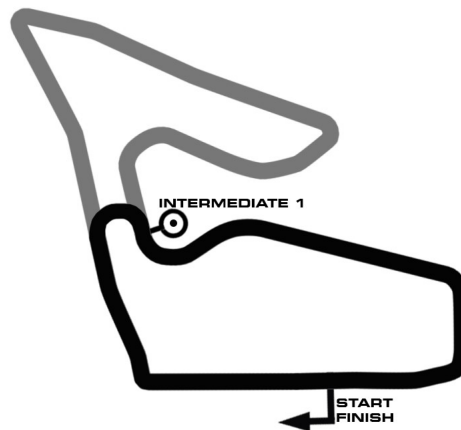

# FIA EUROPEAN TRUCK RACE TROPHY

timed practice 2 (Q2)

**Red Bull Ring 2338 m**  
**ROUND 1 - SPIELBERG, RED BULL RING (AUT)**  
**12.-14. MAY 2017**

**wige** SOLUTIONS