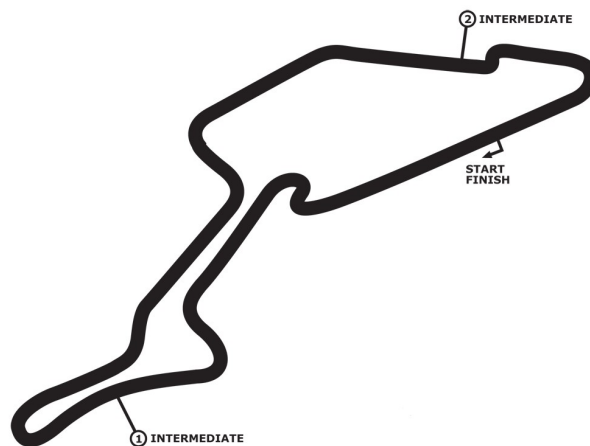

PORSCHE

10TH ANNIVERSARY

SPORTS CUP

DEUTSCHLAND

Porsche Sports Cup Nürburgring

Porsche Sports Cup Endurance

Qualifying

Nürburgring / GP-Kurs 4638 mtr.