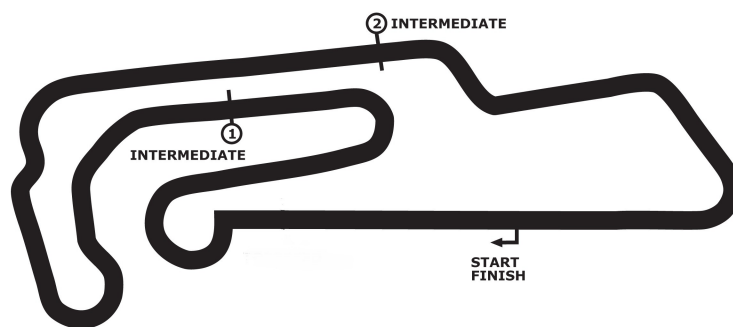

# Porsche Sports Cup Oschersleben

## Porsche Sports Cup Endurance *Qualifying*

**Motorsport Arena Oschersleben 3696 mtr.**

09. - 10. August 2014

**wige**LIVE  
SOLUTIONS

COMMERZBANK 

nimbus<sup>x</sup>