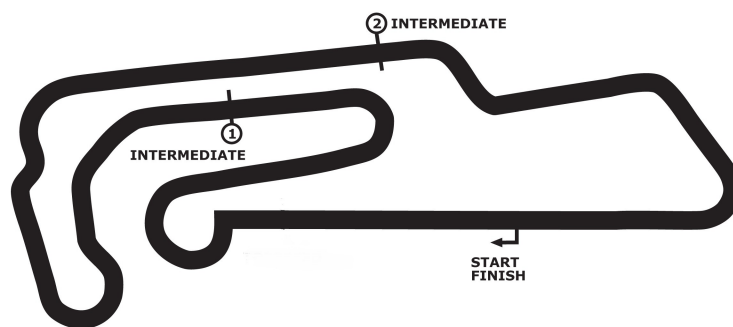

Porsche Sports Cup Oschersleben

Porsche Sports Cup Endurance Rennen

Motorsport Arena Oschersleben 3696 mtr.

09. - 10. August 2014

wigeLIVE
SOLUTIONS

COMMERZBANK 

nimbus^x