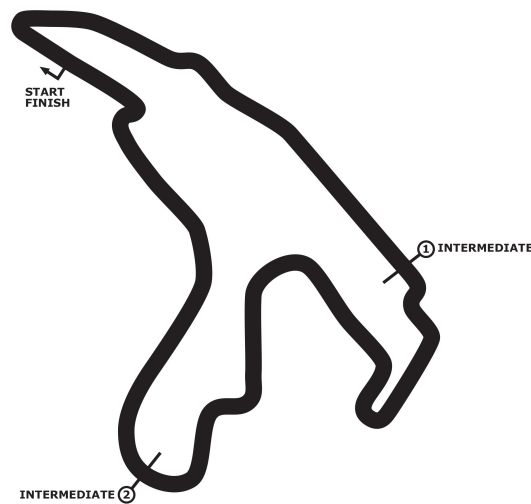

Porsche Sports Cup Spa-Francorchamps

Porsche Sports Cup Endurance Qualifying

Circuit de Spa-Francorchamps 7004 mtr.

13. - 14. Sept. 2014

wigeLIVE
SOLUTIONS

COMMERZBANK 

nimbus^x