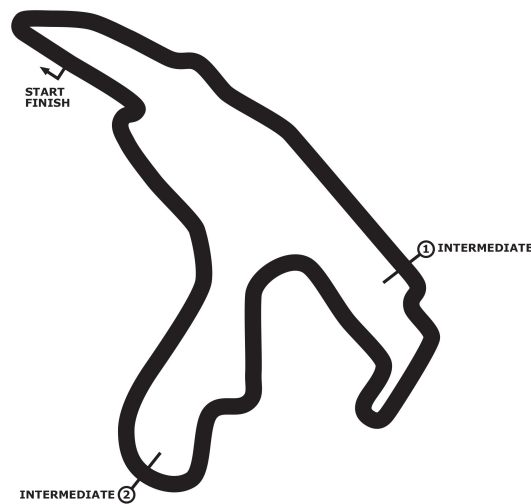

Porsche Sports Cup Spa-Francorchamps

Porsche Sports Cup Endurance Rennen

Circuit de Spa-Francorchamps 7004 mtr.

13. - 14. Sept. 2014

wigeLIVE
SOLUTIONS

COMMERZBANK 

nimbus^x