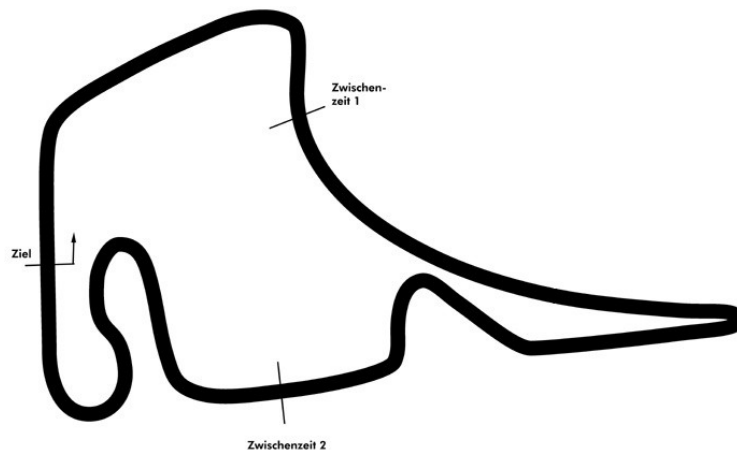

## Porsche Sports Cup Hockenheim 2

### Porsche Sports Cup Endurance Qualifying

**Hockenheimring 4574 mtr.**

27.-28. Sept. 2014

**wige**LIVE  
SOLUTIONS

COMMERZBANK 

nimbus<sup>x</sup>