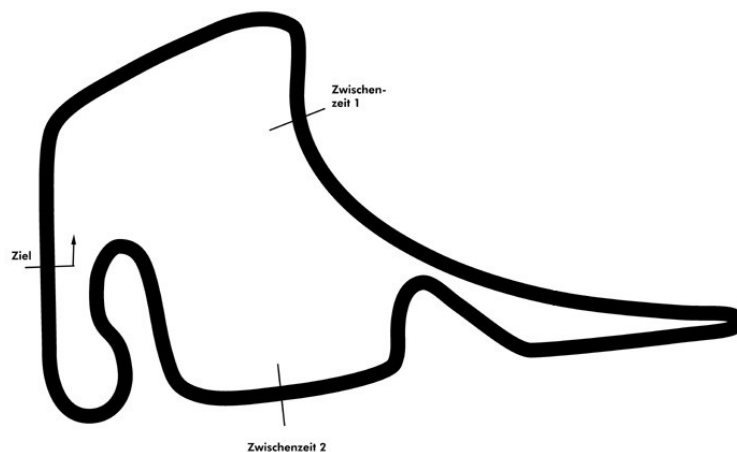

## Porsche Sports Cup Hockenheim 2

### Porsche Sports Cup Endurance *Rennen*

**Hockenheimring 4574 mtr.**

27.-28. Sept. 2014

**wige**LIVE  
SOLUTIONS

COMMERZBANK 

nimbus<sup>x</sup>