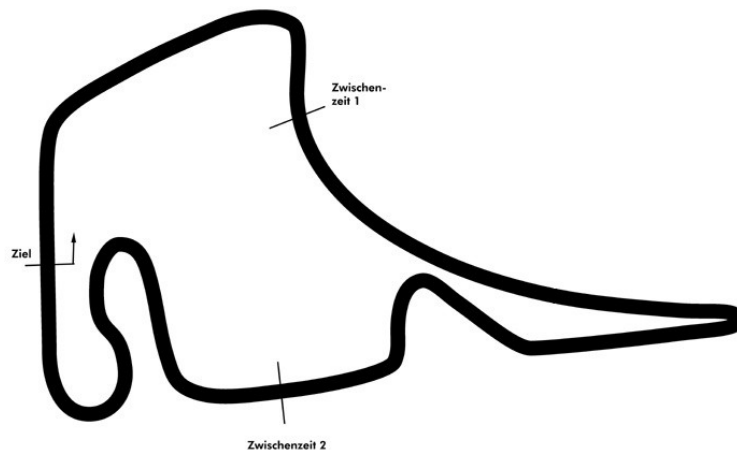

## Porsche Sports Cup Hockenheim 2

### Porsche Super Sports Cup Rennen 1

**Hockenheimring 4574 mtr.**

27.-28. Sept. 2014

**wige**LIVE  
SOLUTIONS

COMMERZBANK 

nimbus<sup>x</sup>