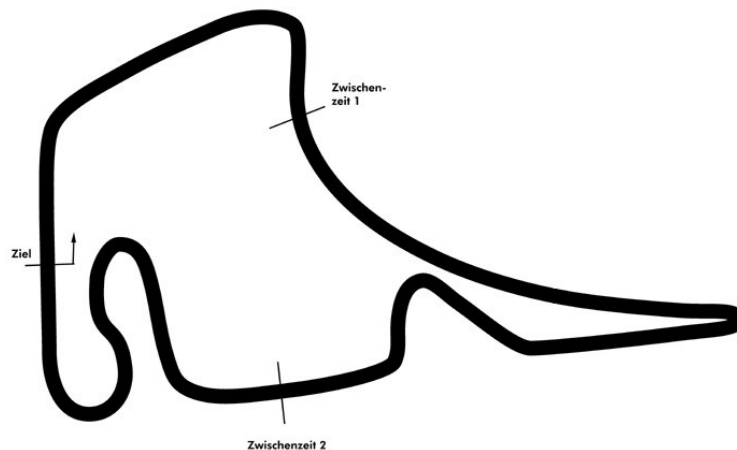

## Porsche Sports Cup Hockenheim 2

### Porsche Super Sports Cup *Rennen 2*

**Hockenheimring 4574 mtr.**

27.-28. Sept. 2014

**wige**LIVE  
SOLUTIONS

COMMERZBANK 

nimbus<sup>x</sup>