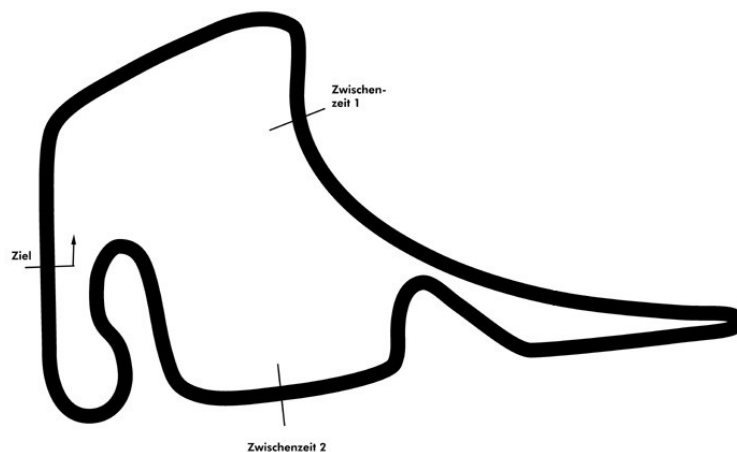

Porsche Sports Cup Hockenheim 2

PZ-Trophy *Wertungslauf 2*

Hockenheimring 4574 mtr.

27.-28. Sept. 2014

wigeLIVE
SOLUTIONS

COMMERZBANK 

nimbus^x